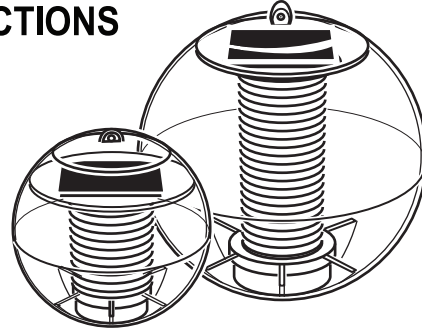

Floating Solar Light

CARE AND OPERATING INSTRUCTIONS

MODELS	UPC#	
	4.3" GLOBE	6.3" GLOBE
Color Change	02370	02380
Green	02371	02381
Red	02372	02382
Yellow	02373	02383
Blue	02374	02384

WARNING!

**PONDS ARE DANGEROUS TO SMALL CHILDREN!
NEVER LEAVE CHILDREN UNSUPERVISED NEAR A POND.**

These self-charging solar powered lights are perfect for ornamental use in outdoor ponds. Each unit has an internal Solar Panel to convert sunlight into battery power during the day. After the sunset the globe can be set to automatically light up. The clear housings are sealed to float and are weighted so the solar cell always faces the sky for the best charge. The light will last several hours into the night -- depending on the amount of sunlight received each day. Make sure the unit is located in a bright sunny area for charging.

Directions: Charge for a full eight hours in direct sunlight for best results. If the weather is cloudy, a few days of exposure may be necessary to fully charge the battery. If the switch is in the "ON" position it will charge and automatically illuminate after dusk. It can be turned off to conserve the day's stored up battery charge for use later in the evening. To switch between "ON" and "OFF" press the center of the soft disk on the bottom of the sphere until you hear it click.